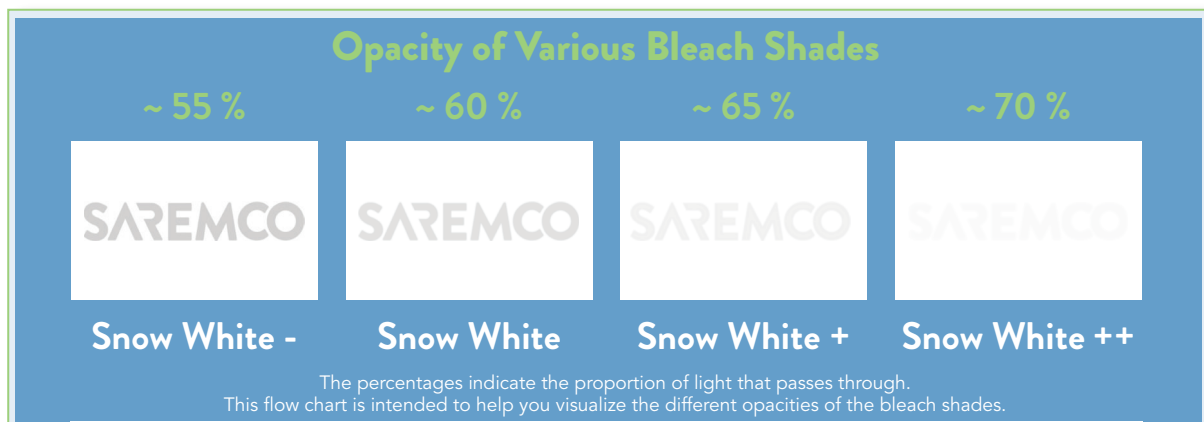

# direct composite veneers

with els - extra low shrinkage<sup>®</sup> bleach shades

long-term color stability | esthetic results | high biocompatibility

Images courtesy of: Dr. Rohit Gobardhan, Tandartspraktijk de TandProtheek, The Hague & Rotterdam

# direct composite veneers

with els - extra low shrinkage® bleach shades

long-term color stability | esthetic results | high biocompatibility

- a radiant smile in one visit
- easy polishing
- excellent high gloss
- long-term color stability
- free of TEGDMA and HEMA
- radiopaque