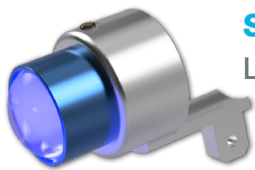

NEW

spot-on® blue cordfree / nxt

Highlights bracket cement and composites for better and faster removal

For Orthodontists:

spot-on blue makes it easy to detect remaining cement from brackets.

For Dentists:

spot-on blue lights up composites.

spot-on® blue cordfree
Light system without cable

- Fits on opt-on loupes
- Two versions: „cordfree“ or „nxt“ (with cable)
- No safety glasses necessary (tested according to IEC 62471)
- Fast interchange between spot-on^{nxt/cordfree} „daylight“ and spot-on blue^{nxt/cordfree} via magnetic adapter.